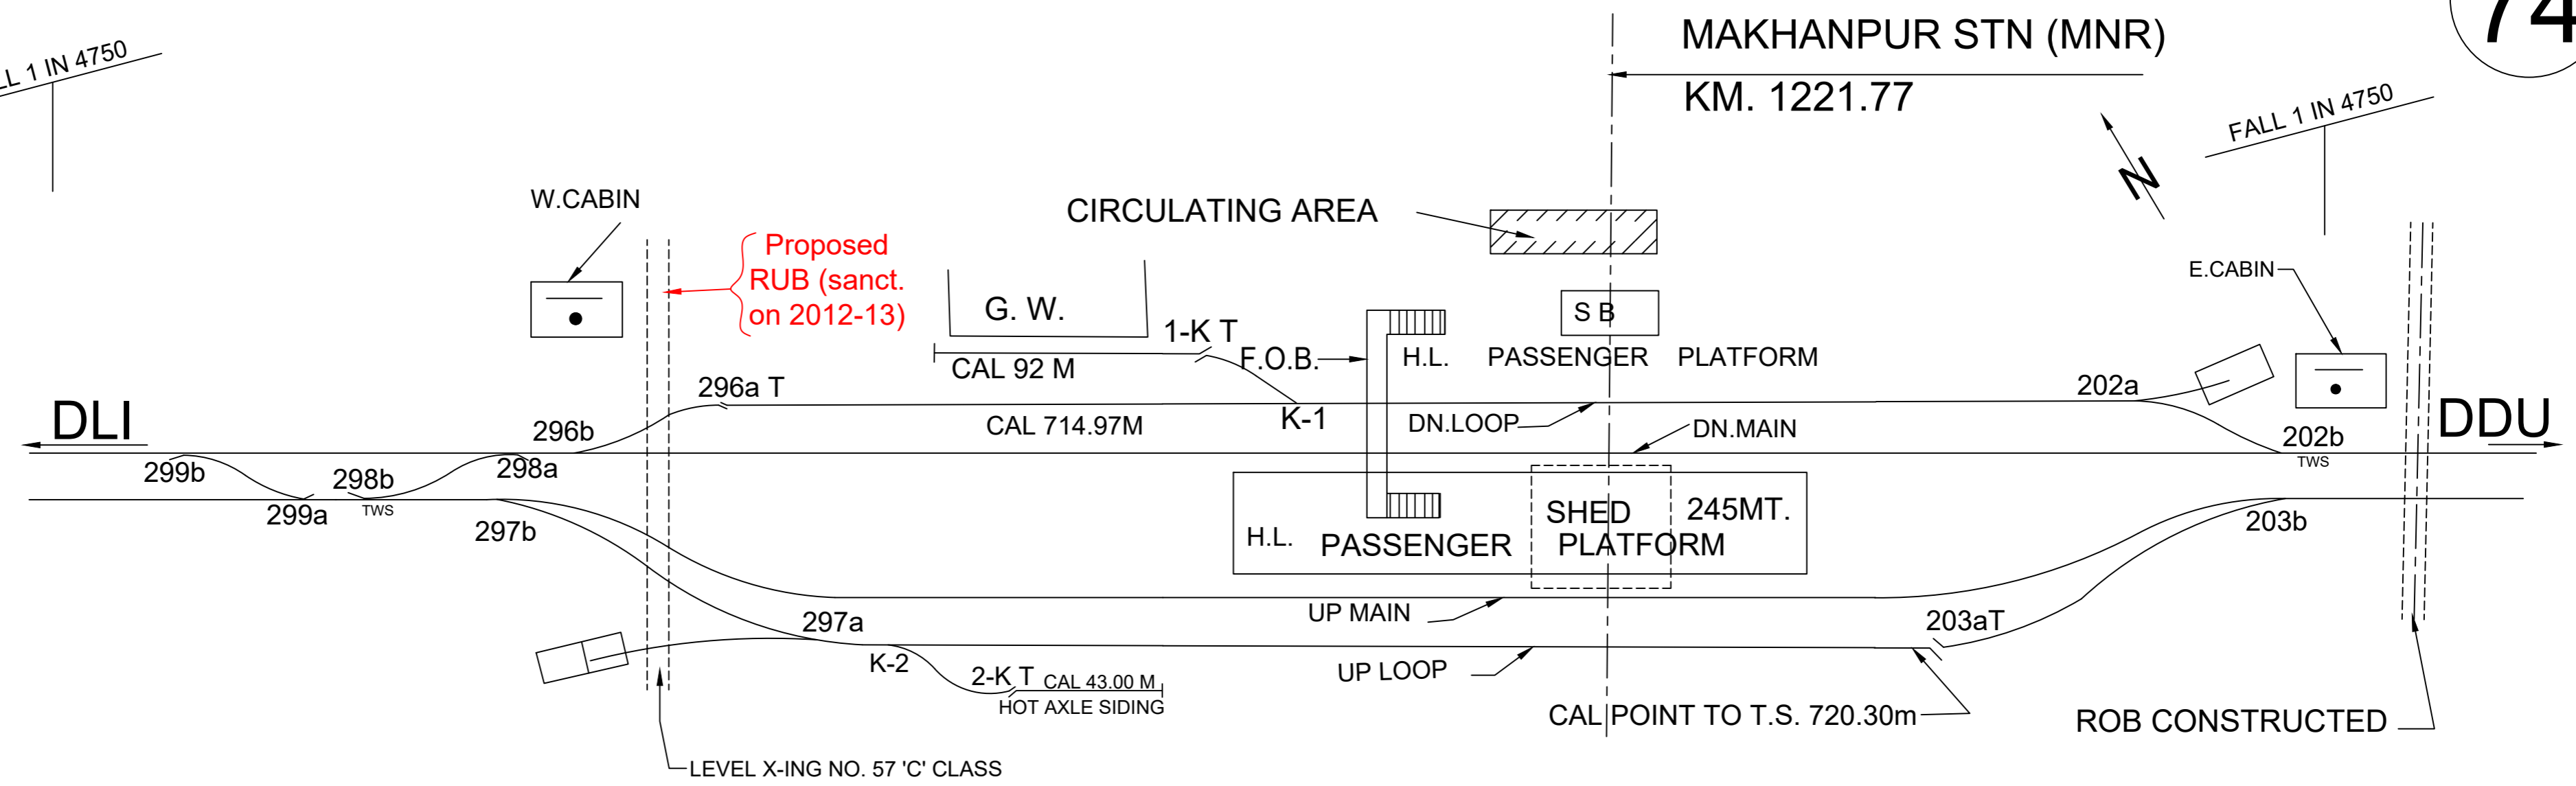

FALL 1 IN 4750

NORTH CENTRAL RAILWAY
PRAYAGRAJ DIVISION
CNB - TDL SECTION
MAKHANPUR (MNR) STATION KM.1221.77
NOT TO SCALE