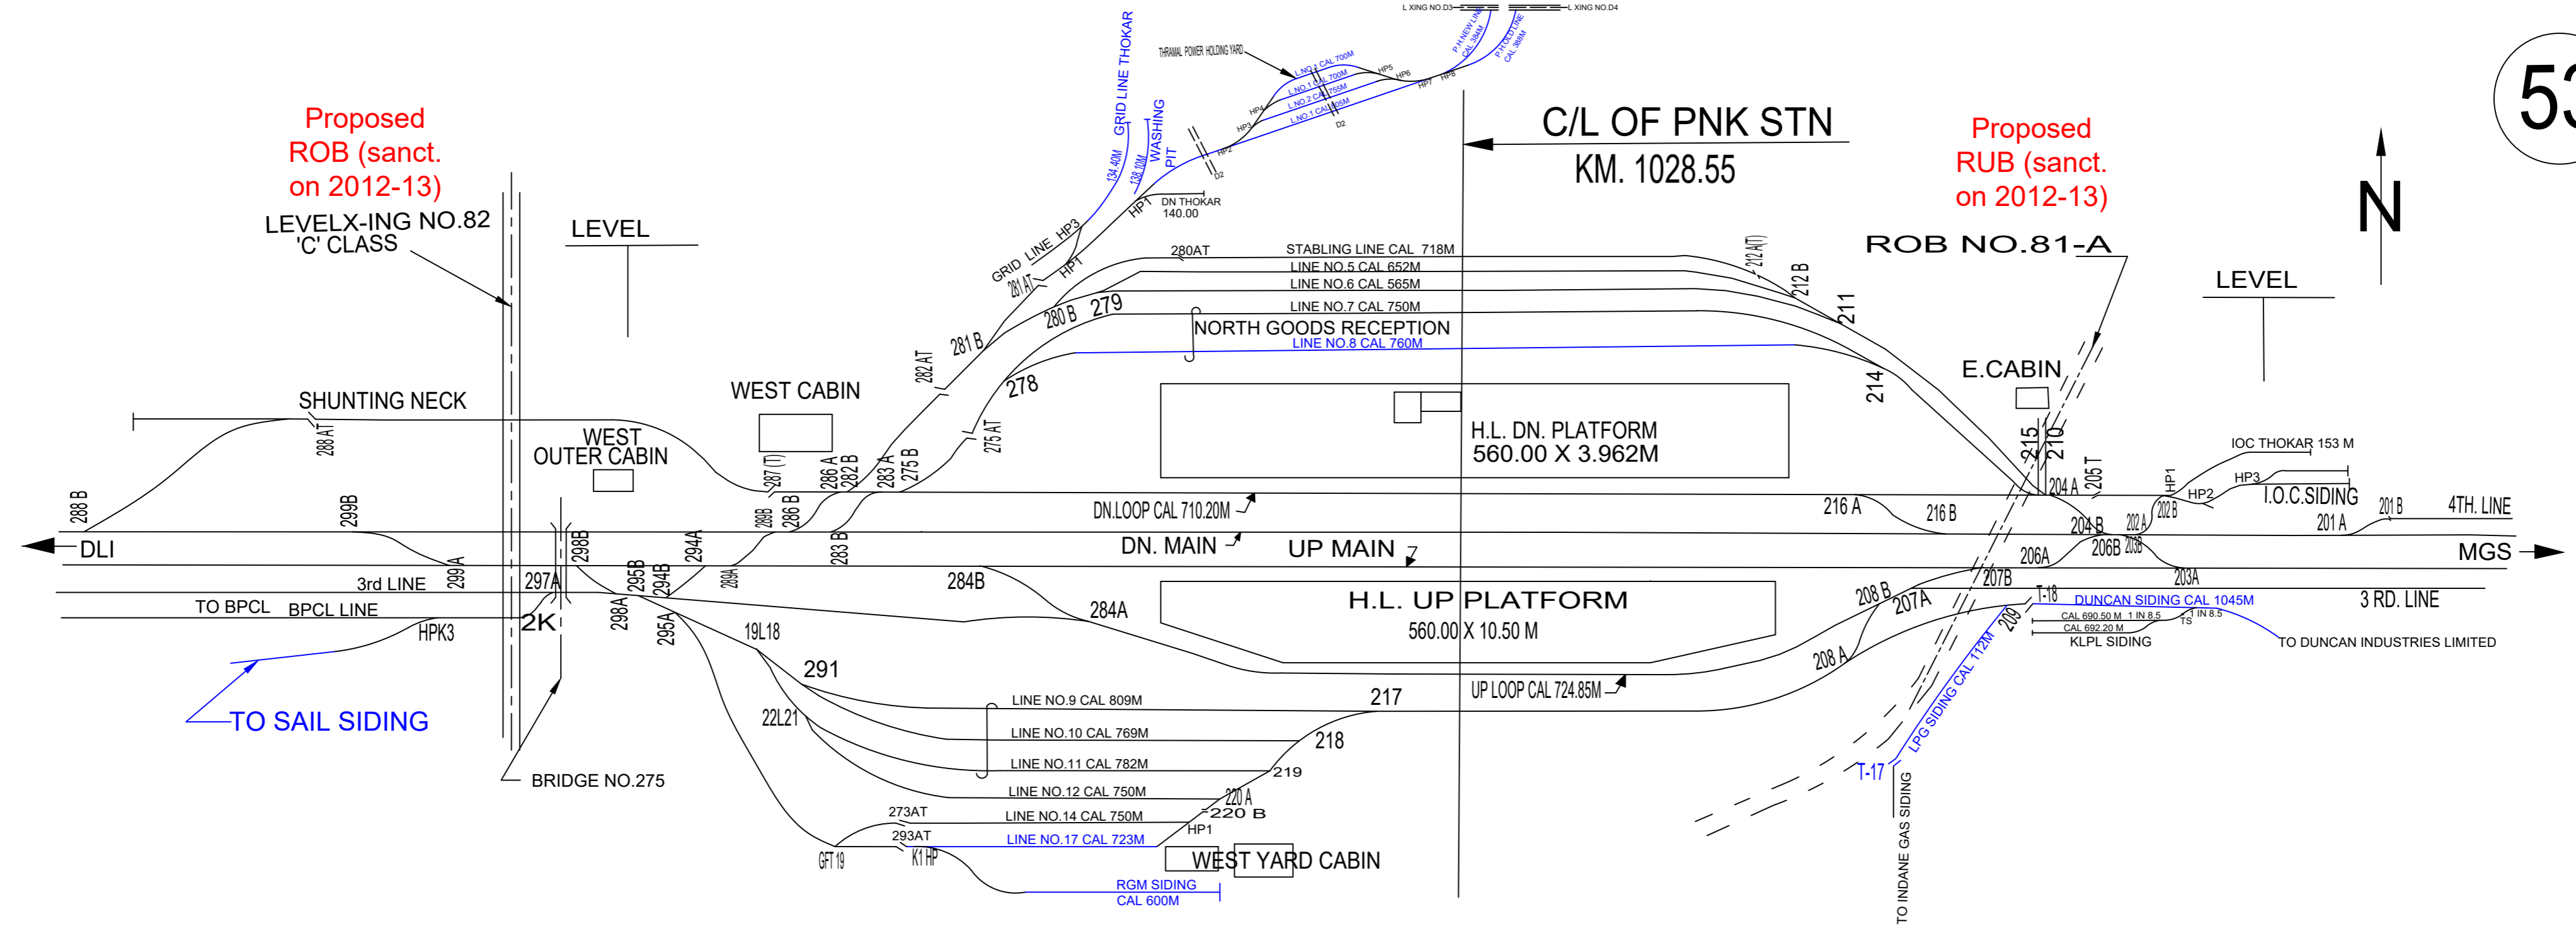

Proposed  
ROB (sanct.  
on 2012-13)  
LEVELX-ING NO.82  
'C' CLASS

Proposed  
RUB (sanct.  
on 2012-13)

C/L OF PNK STN  
KM. 1028.55

NORTH CENTRAL RAILWAY
ALLAHABAD DIVISION
CNB - TDL SECTION
PANKI (PNK) STATION KM.1028.55
NOT TO SCALE