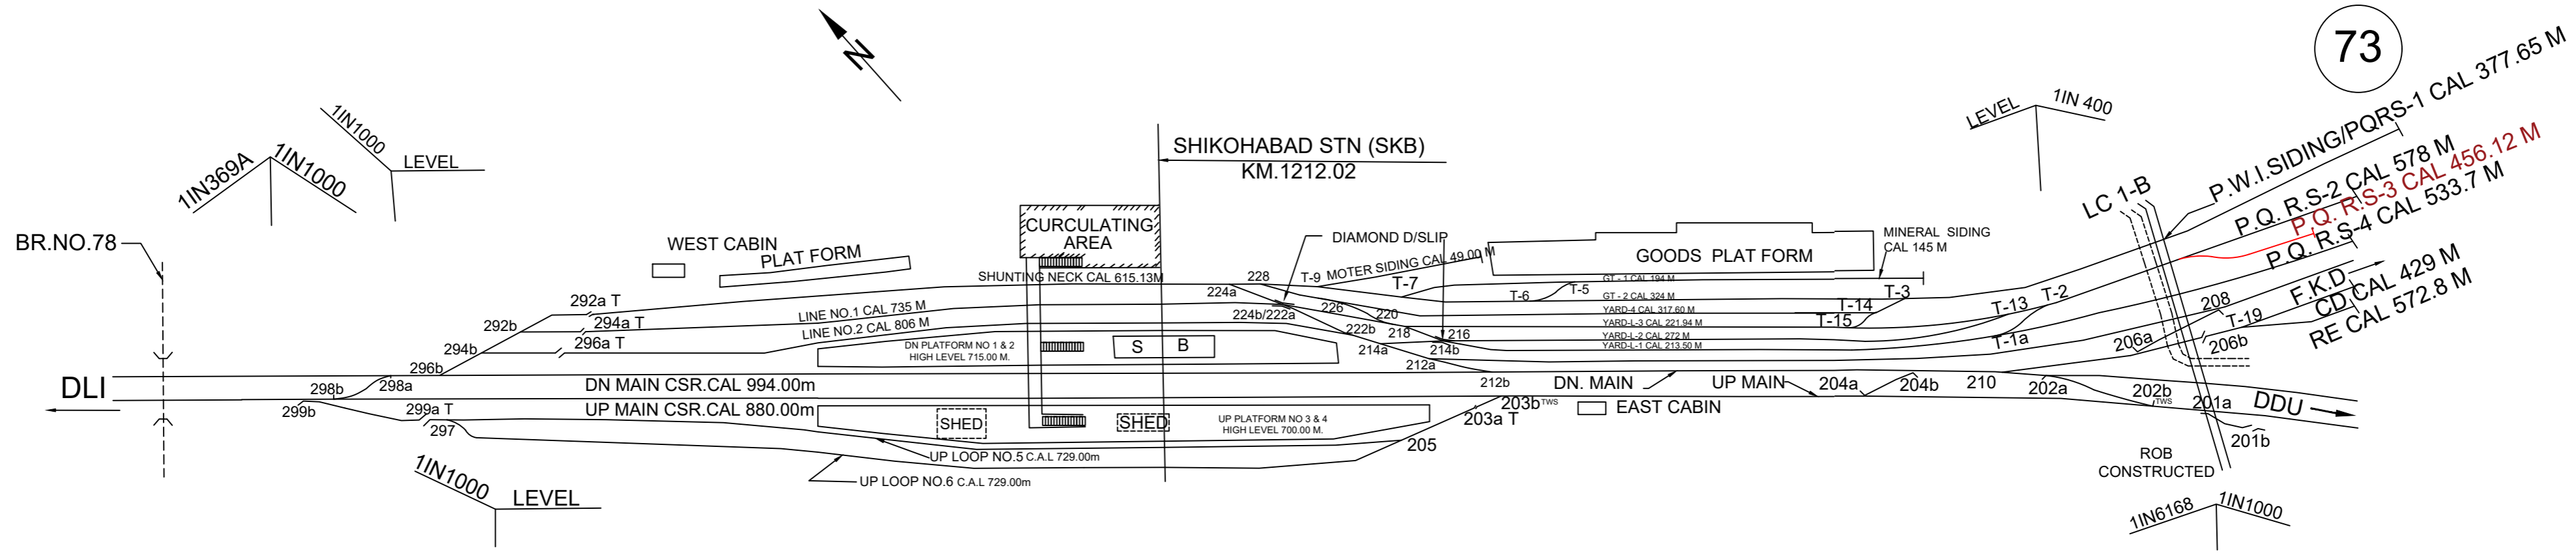

73

NORTH CENTRAL RAILWAY
PRAYAGRAJ DIVISION
CNB - TDL SECTION
SHIKOHABAD (SKB) STATION KM.1202.02
NOT TO SCALE