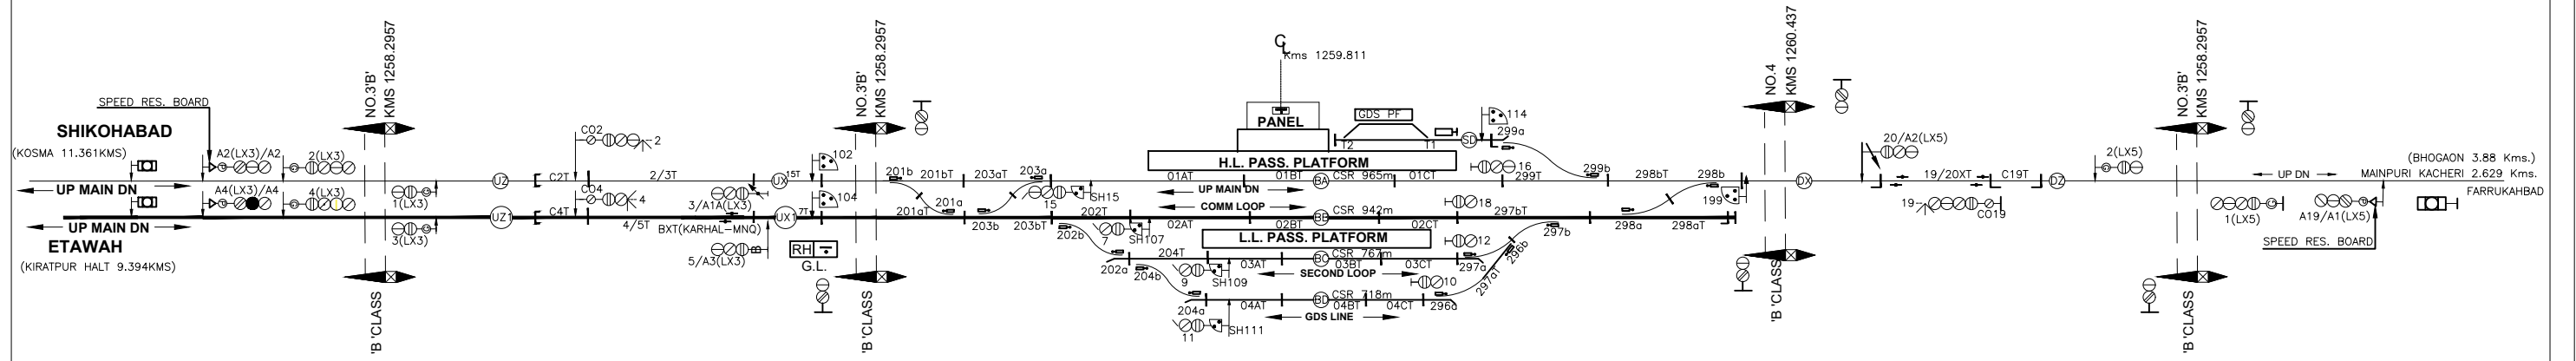

D009

MAINPURI STN

'B' CLASS STD -III(R)

TO SUIT DRG.
NO. SI- 3406