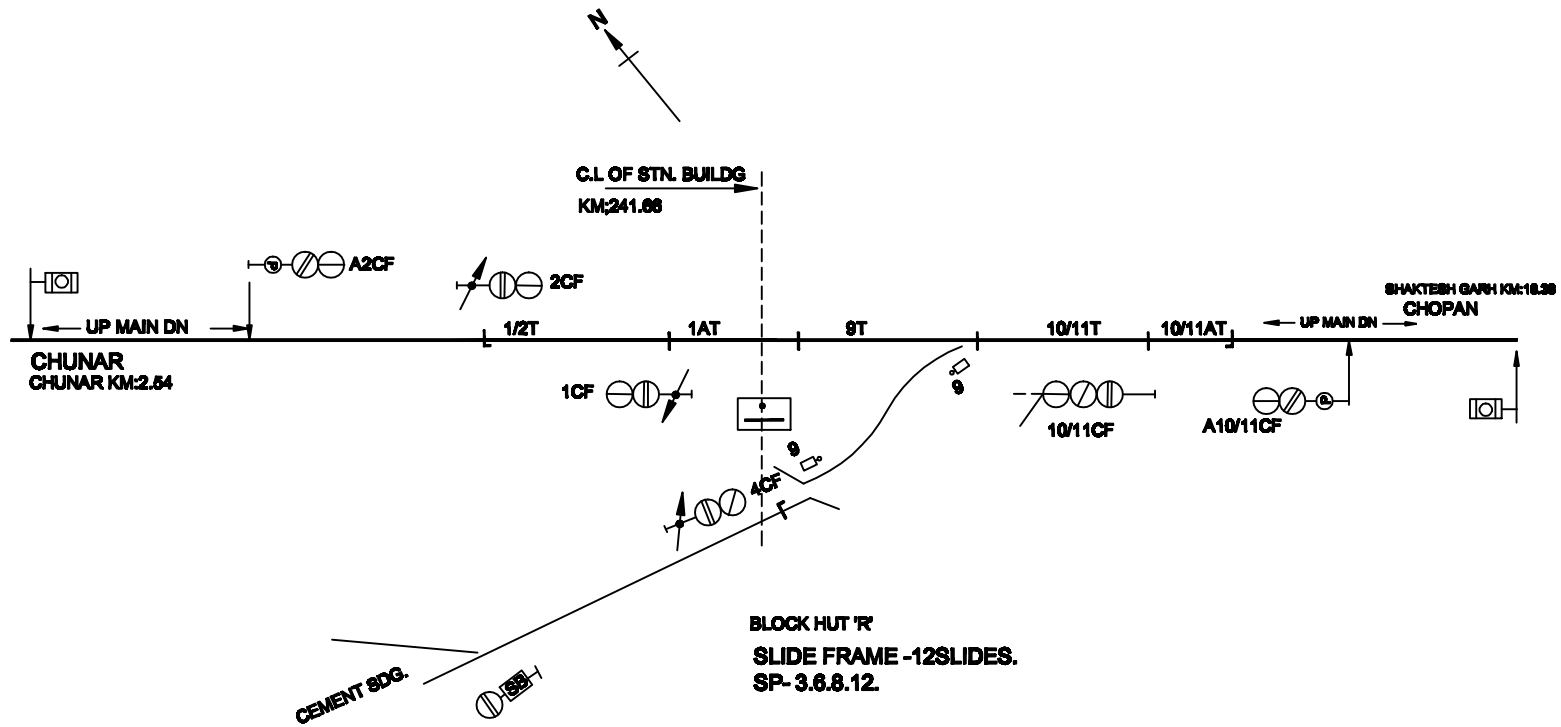

BLOCK HUT 'R'

ALD-166A

BLOCK HUT 'R'
SLIDE FRAME -12SLIDES.
SP- 3.6.8.12.

TO SUIT SIP NO.SIP-I-3132
DATED-8.06.11
CLASS-'SPL'
STD - II(R)