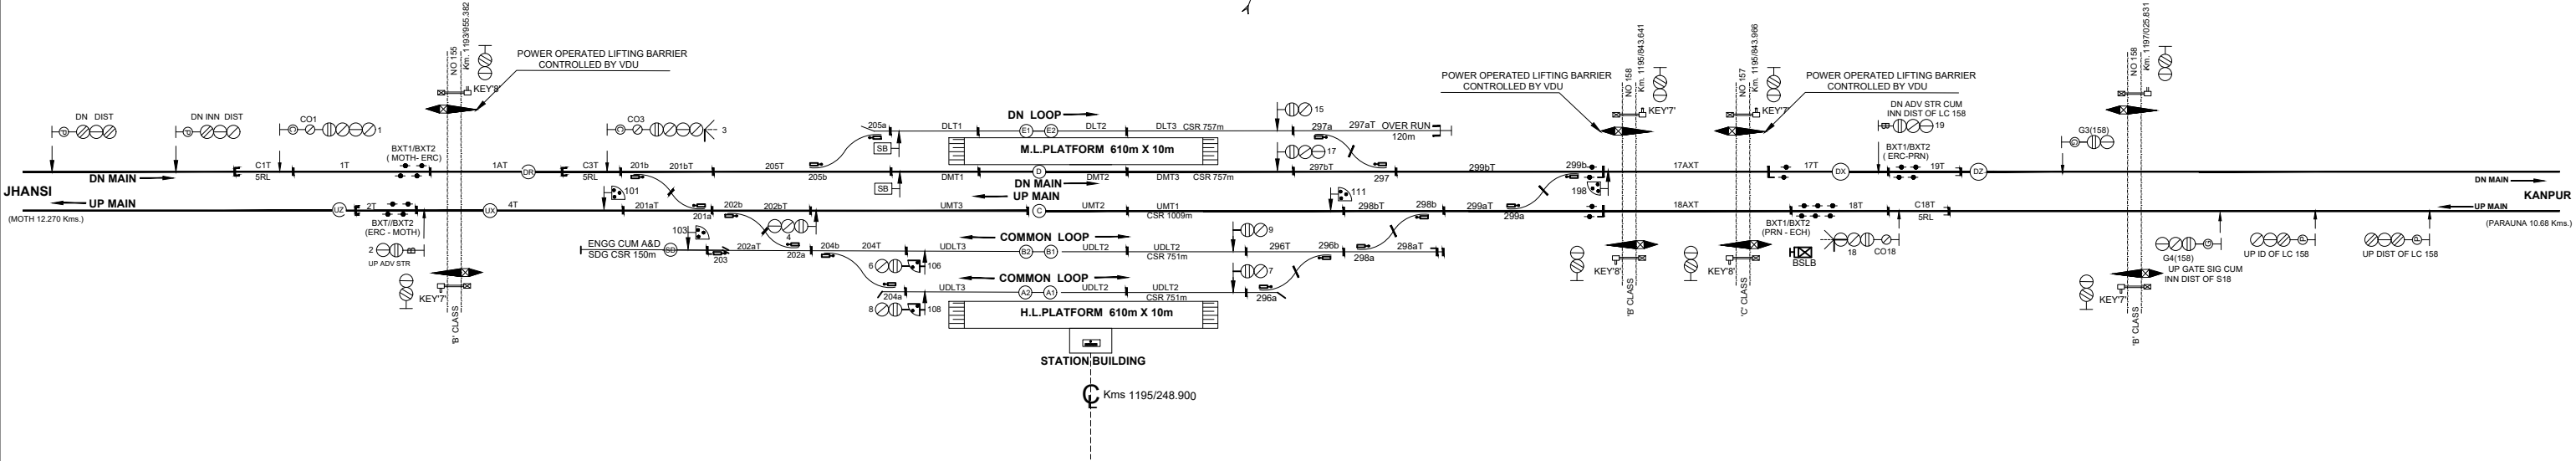

ERICH ROAD STATION

(EI)

'B' CLASS STD -III(R)

TO SUIT SIP NO.2313
DT.14.06.2018