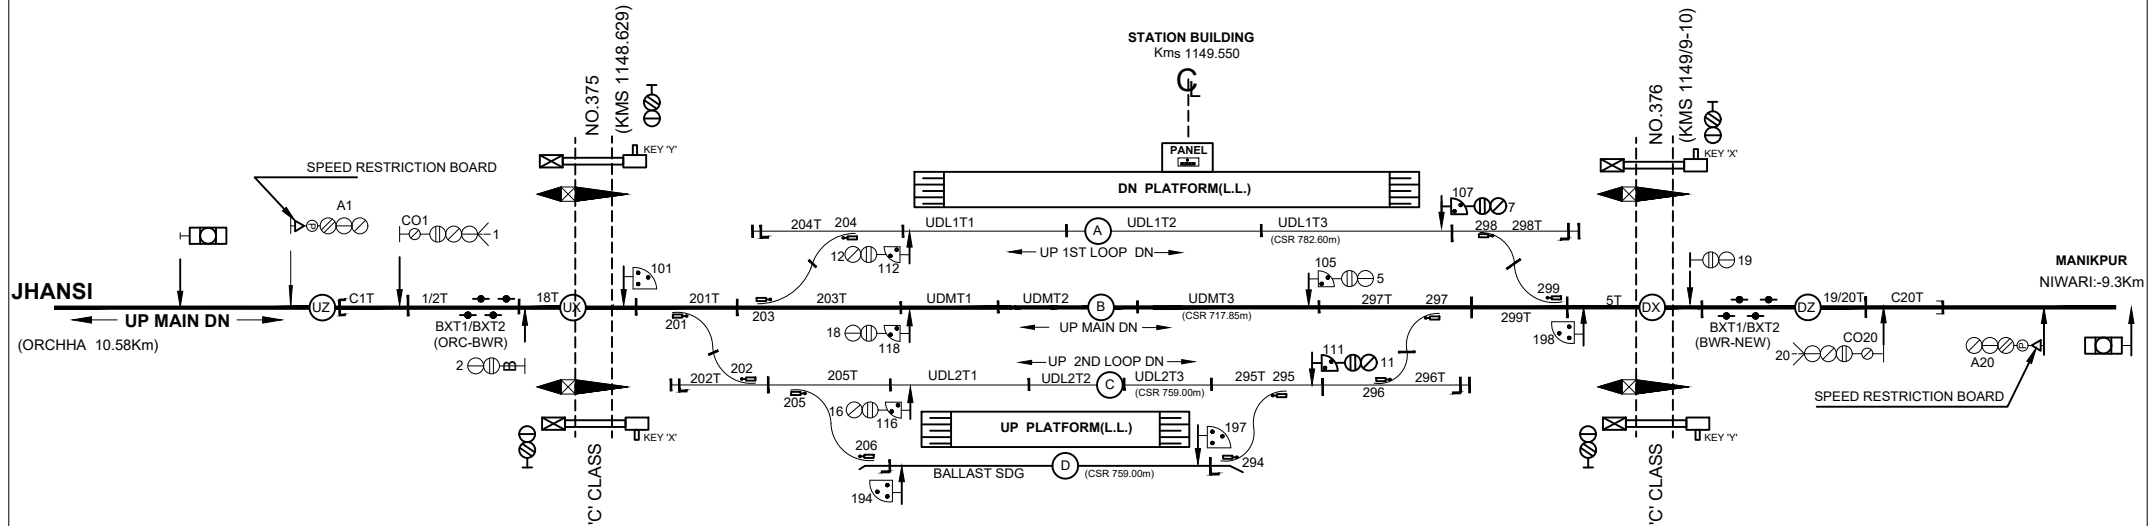

BARWASAGAR STATION

'B' CLASS STD - II(R)

TO SUIT DRG.
NO. SI- D2403/'C'