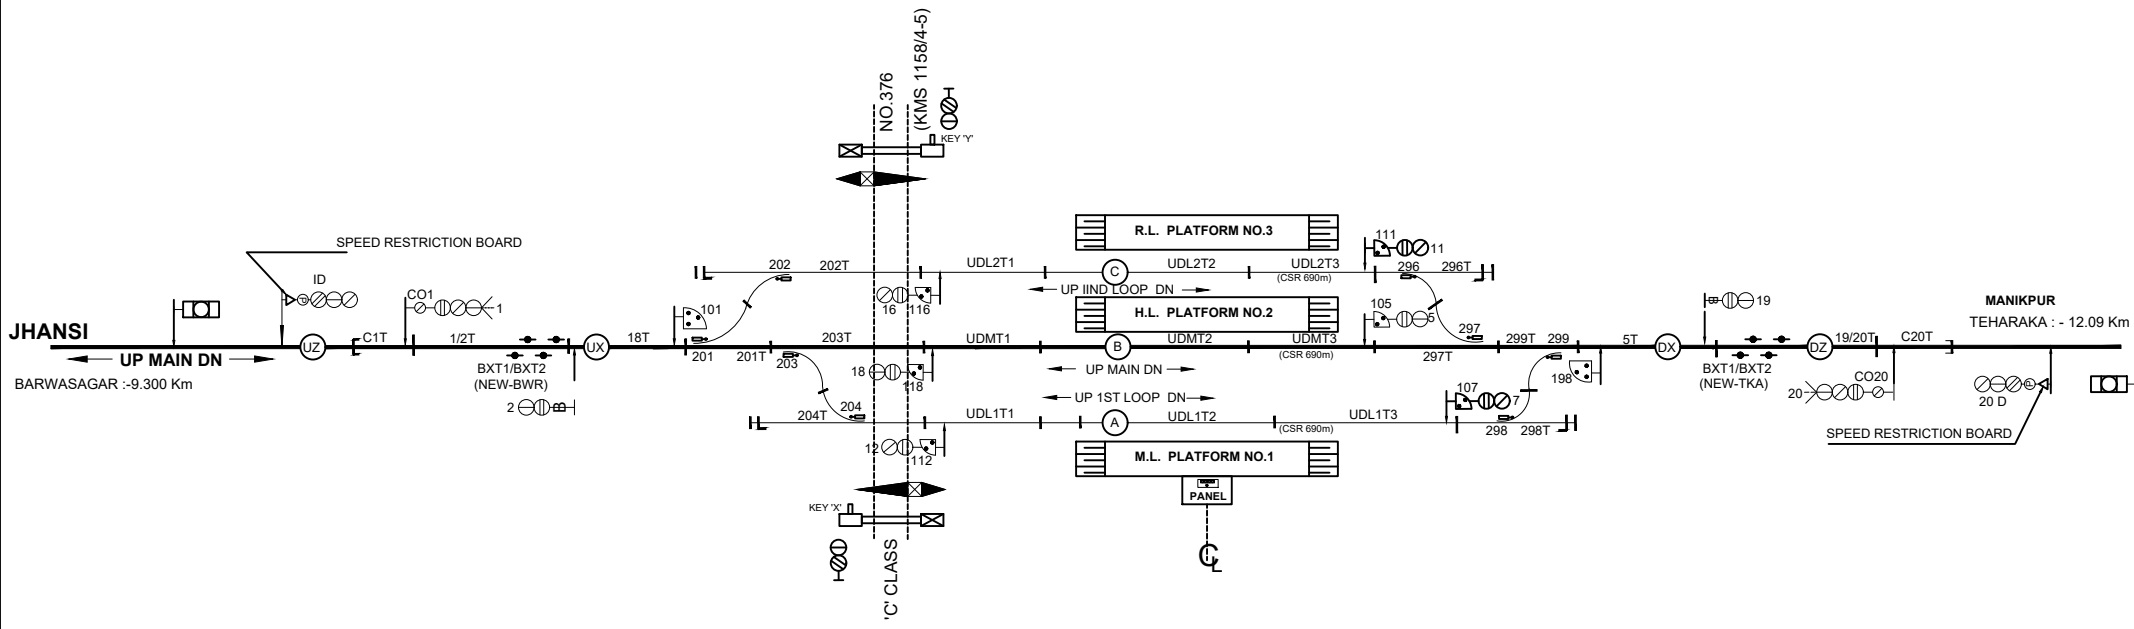

NIWARI STATION

'B' CLASS STD - II(R)

TO SUIT DRG.
NO. SI- D2405/'C'