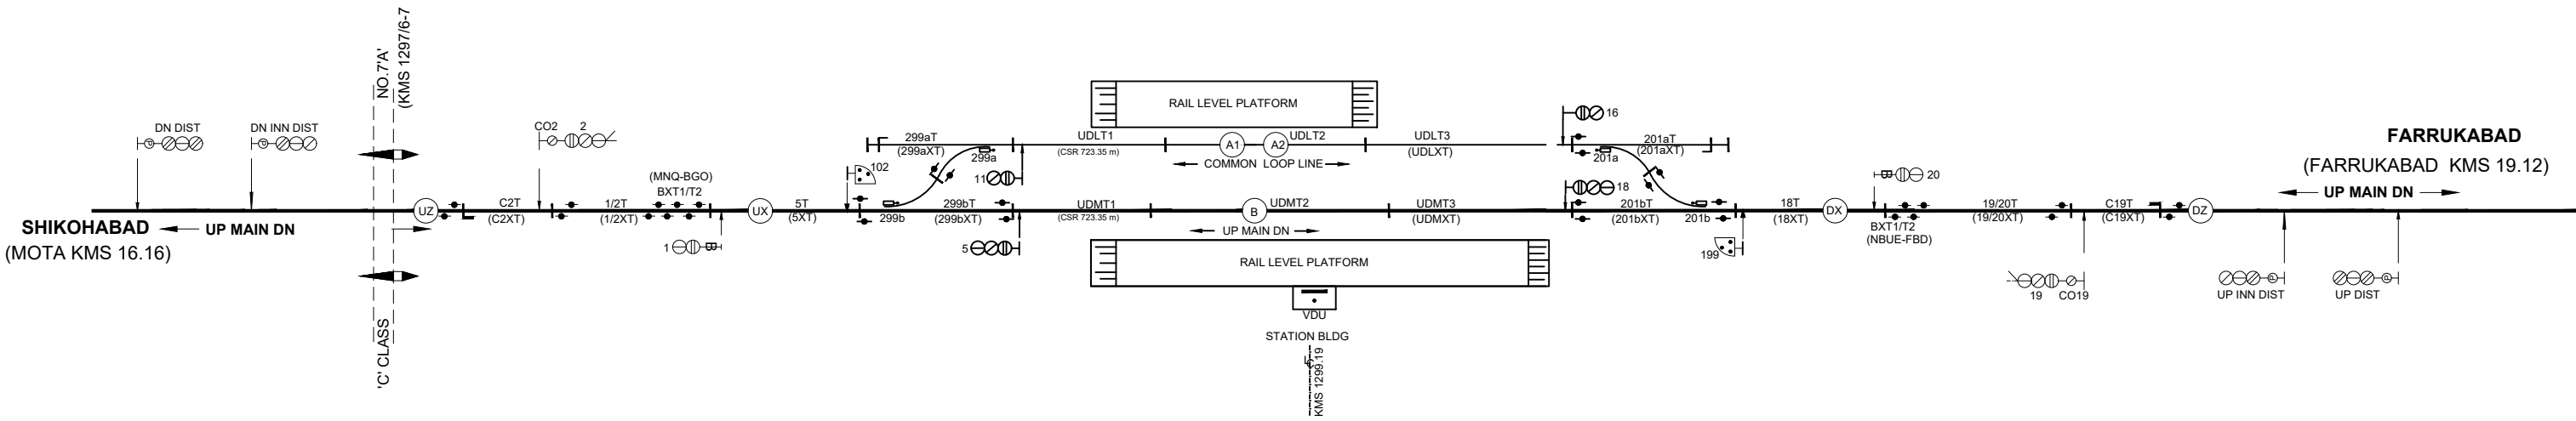

NIBKARORI STATION

EI
'B' CLASS STD - III(R)

SHIKOHABAD (MOTA KMS 16.16)

FARRUKABAD (FARRUKABAD KMS 19.12)

TO SUIT DRG.
NO. SI- 3415/1