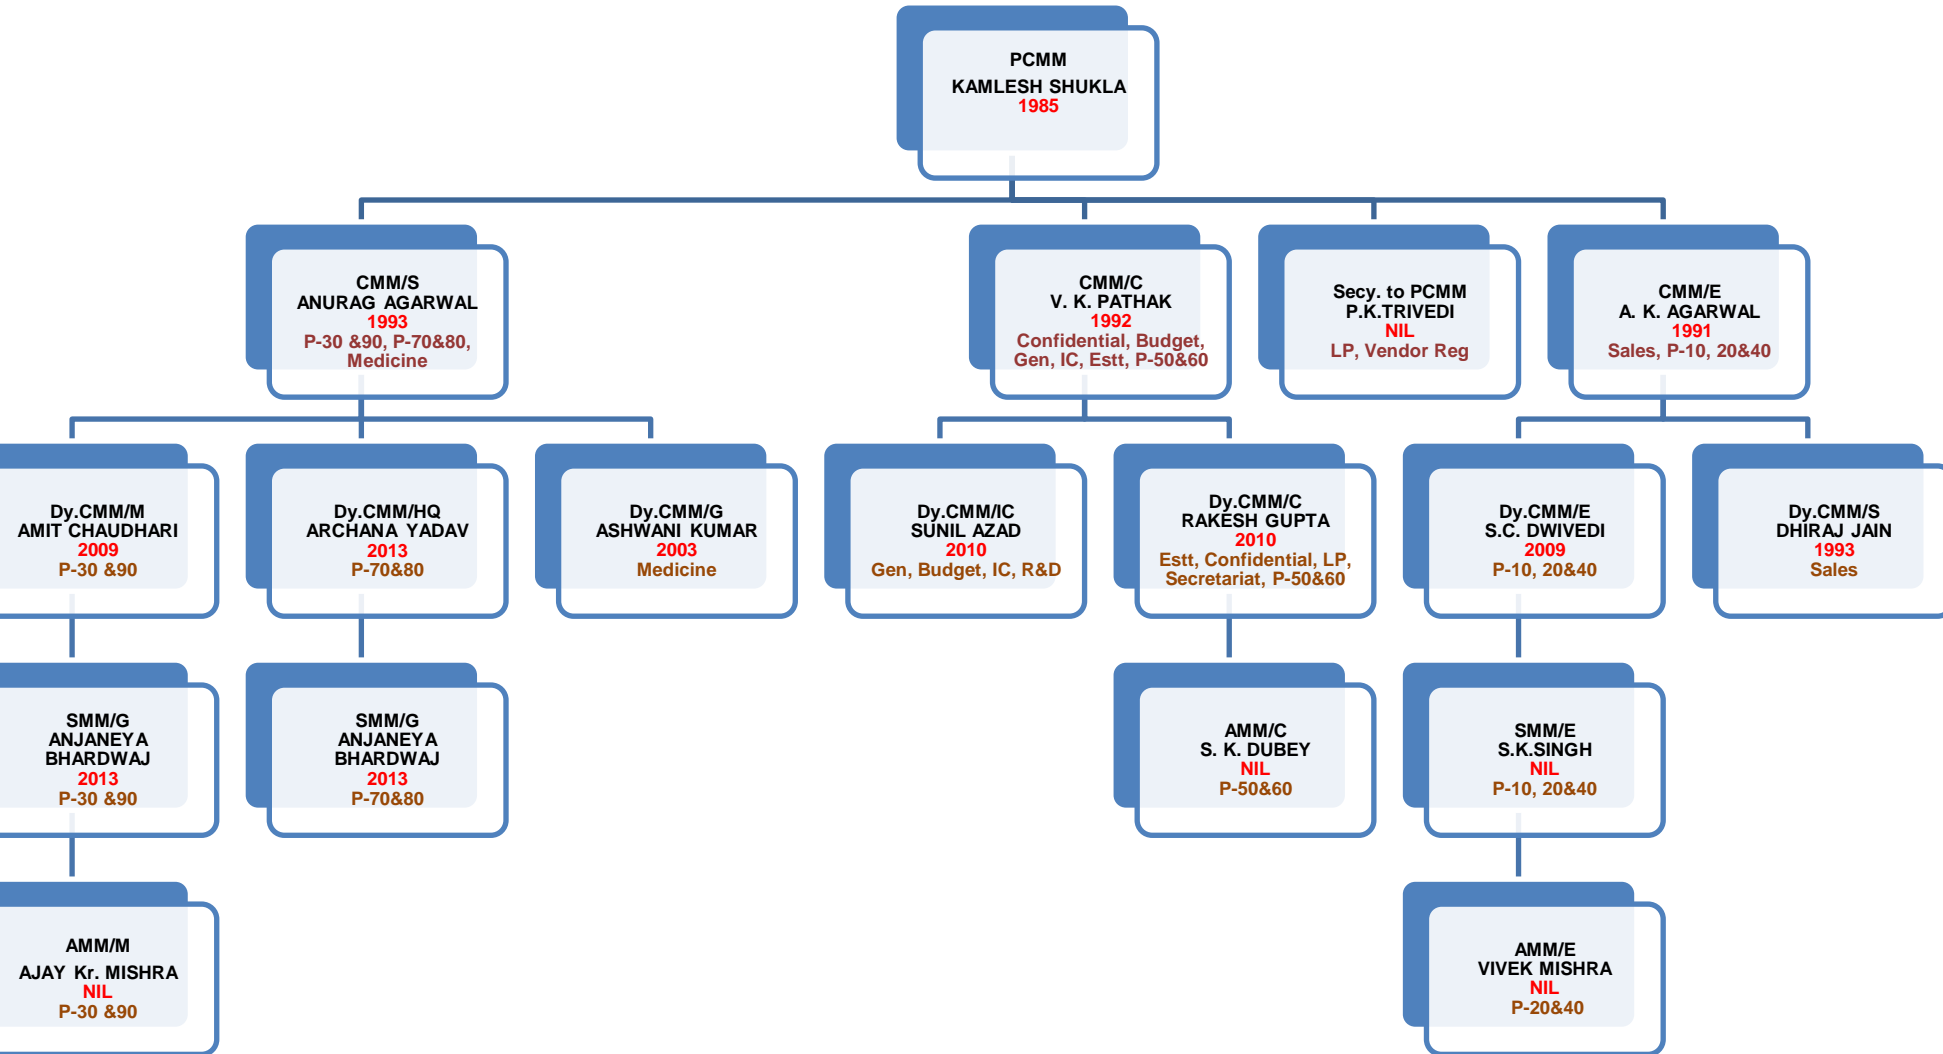

North Central Railway
Organization Chart
Headquarter

EXAM BATCH FOR IRSS	RED
WORK DISTRIBUTION	BROWN

North Central Railway Organization Chart Field Unit

EXAM BATCH FOR IRSS	RED
WORKING AT SAME STATION SINCE	BROWN