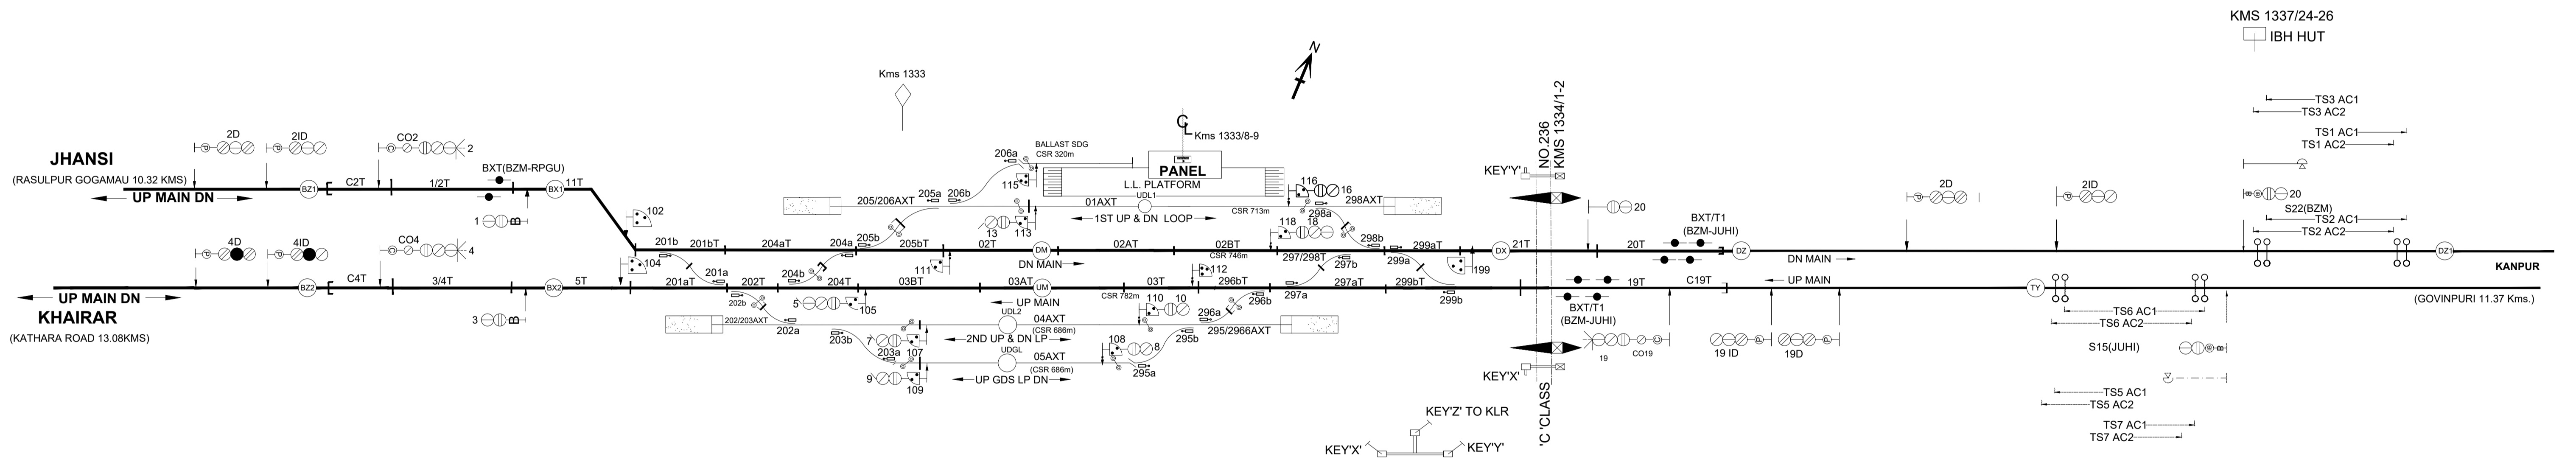

BHIMSEN STATION

'B' CLASS STD -III(R)

TO SUIT DRG.
NO. SI- D2292 'M'