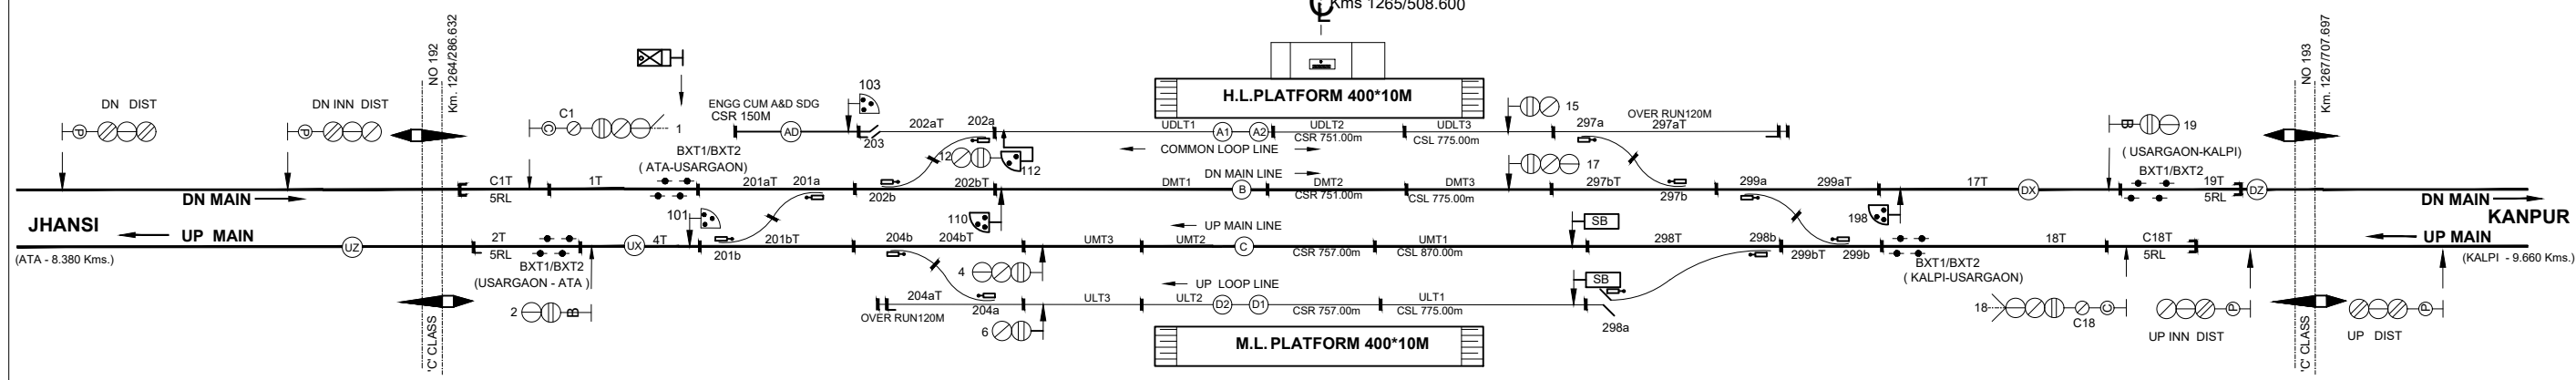

USARGAON STATION (EI)

D019

'B' CLASS STD -III(R)

STATION BUILDING
Kms 1265/508.600

TO SUIT SIP NO.SI-2326
DT.27.03.2018