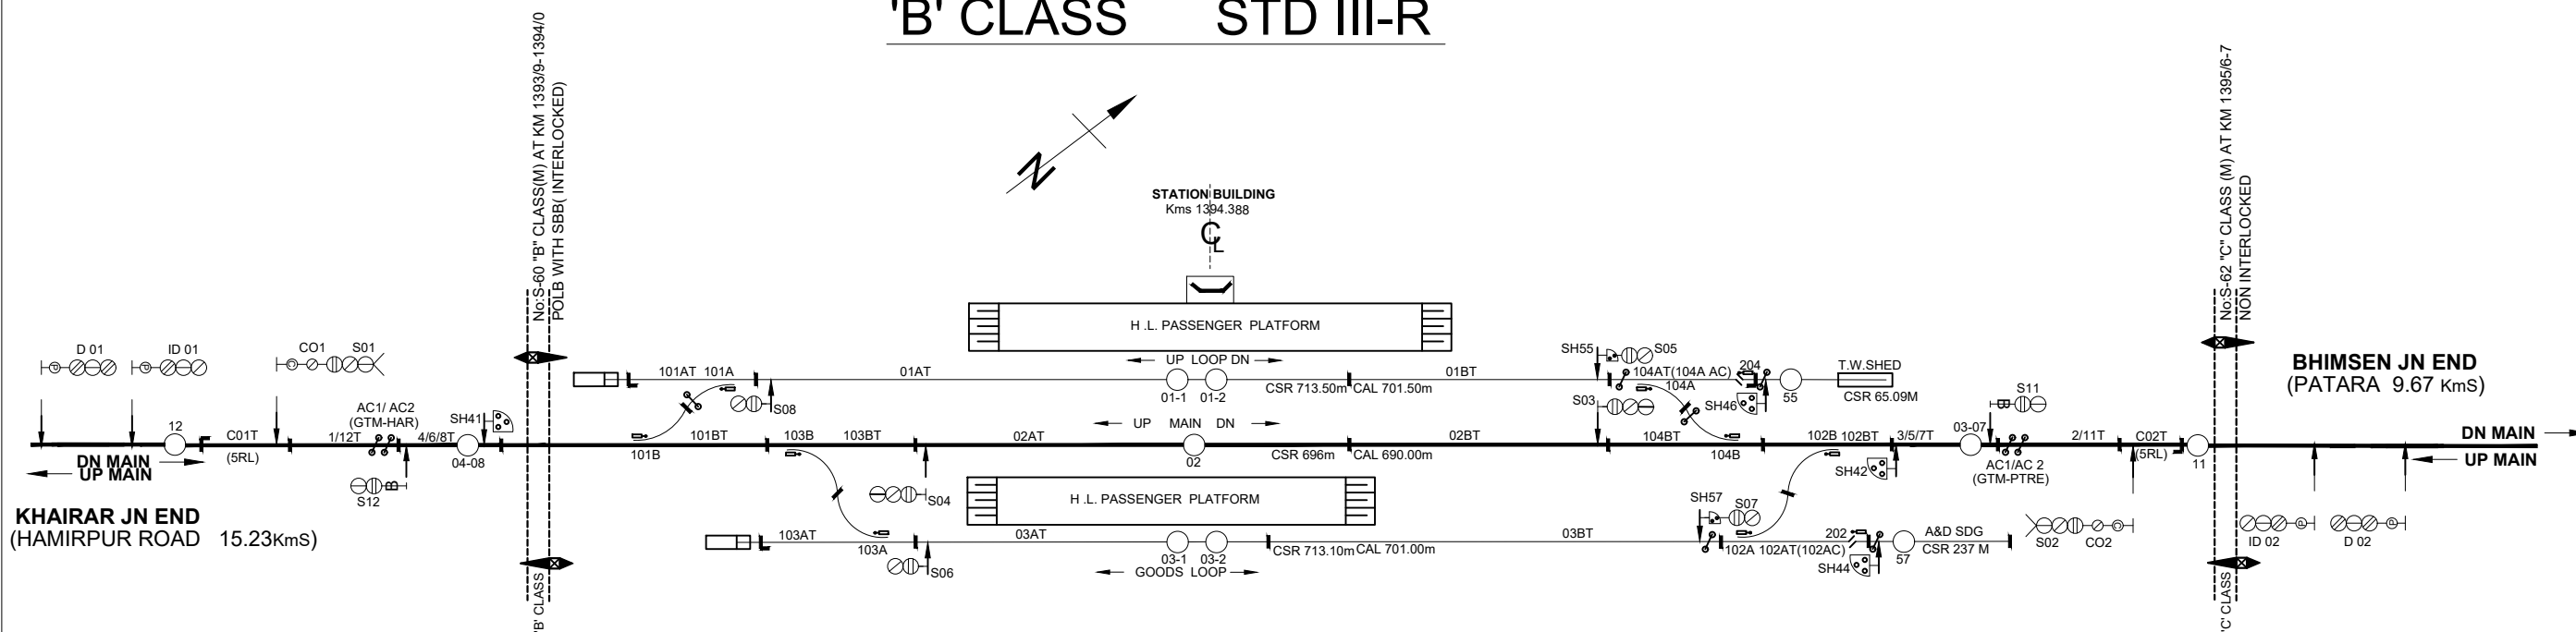

GHATAMPUR STATION (EI) 'B' CLASS STD III-R

E-04

TO SUIT DRG. NO. SSP.NCR.JHS.GTM-01
DT.02.12.20