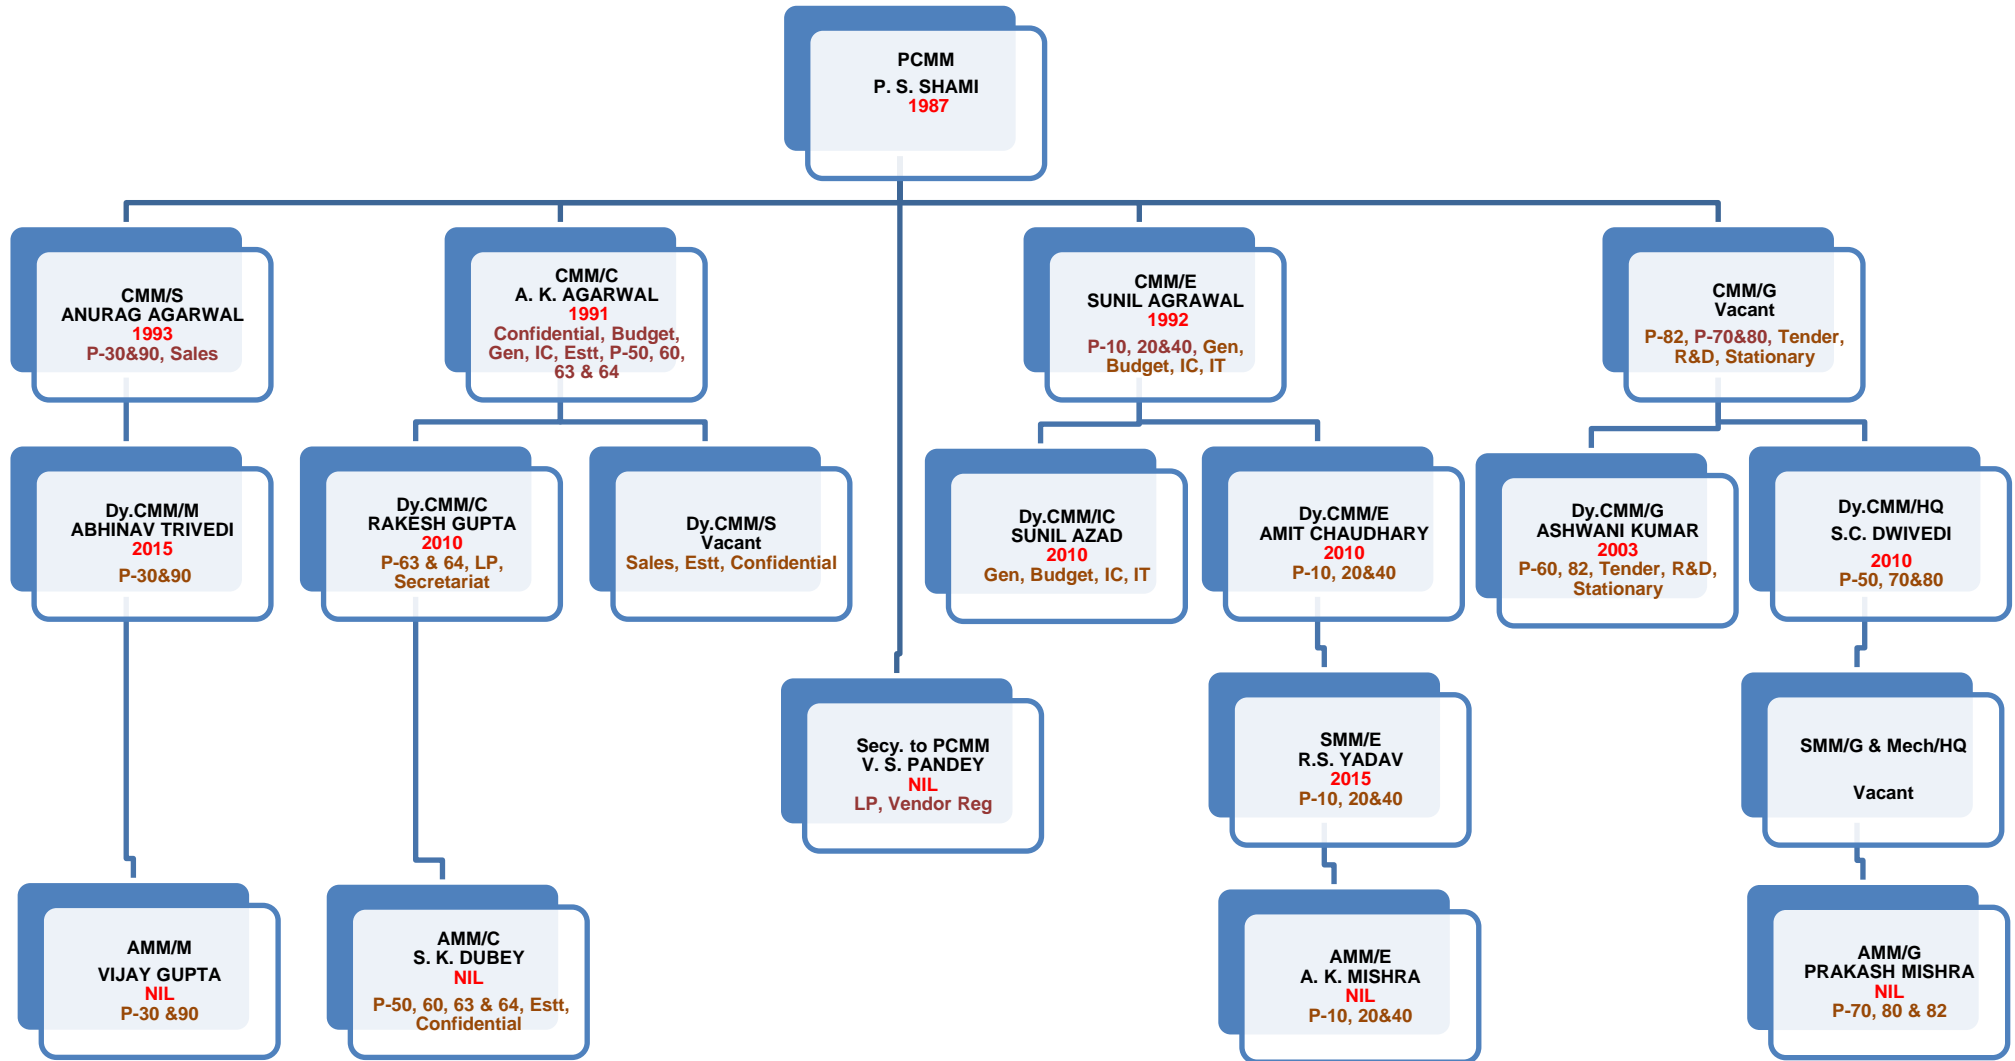

North Central Railway
Organization Chart
Headquarter

EXAM BATCH FOR IRSS	RED
WORK DISTRIBUTION	BROWN

North Central Railway
Organization Chart
Field Unit

EXAM BATCH FOR IRSS	RED
WORKING AT SAME STATION SINCE	BROWN