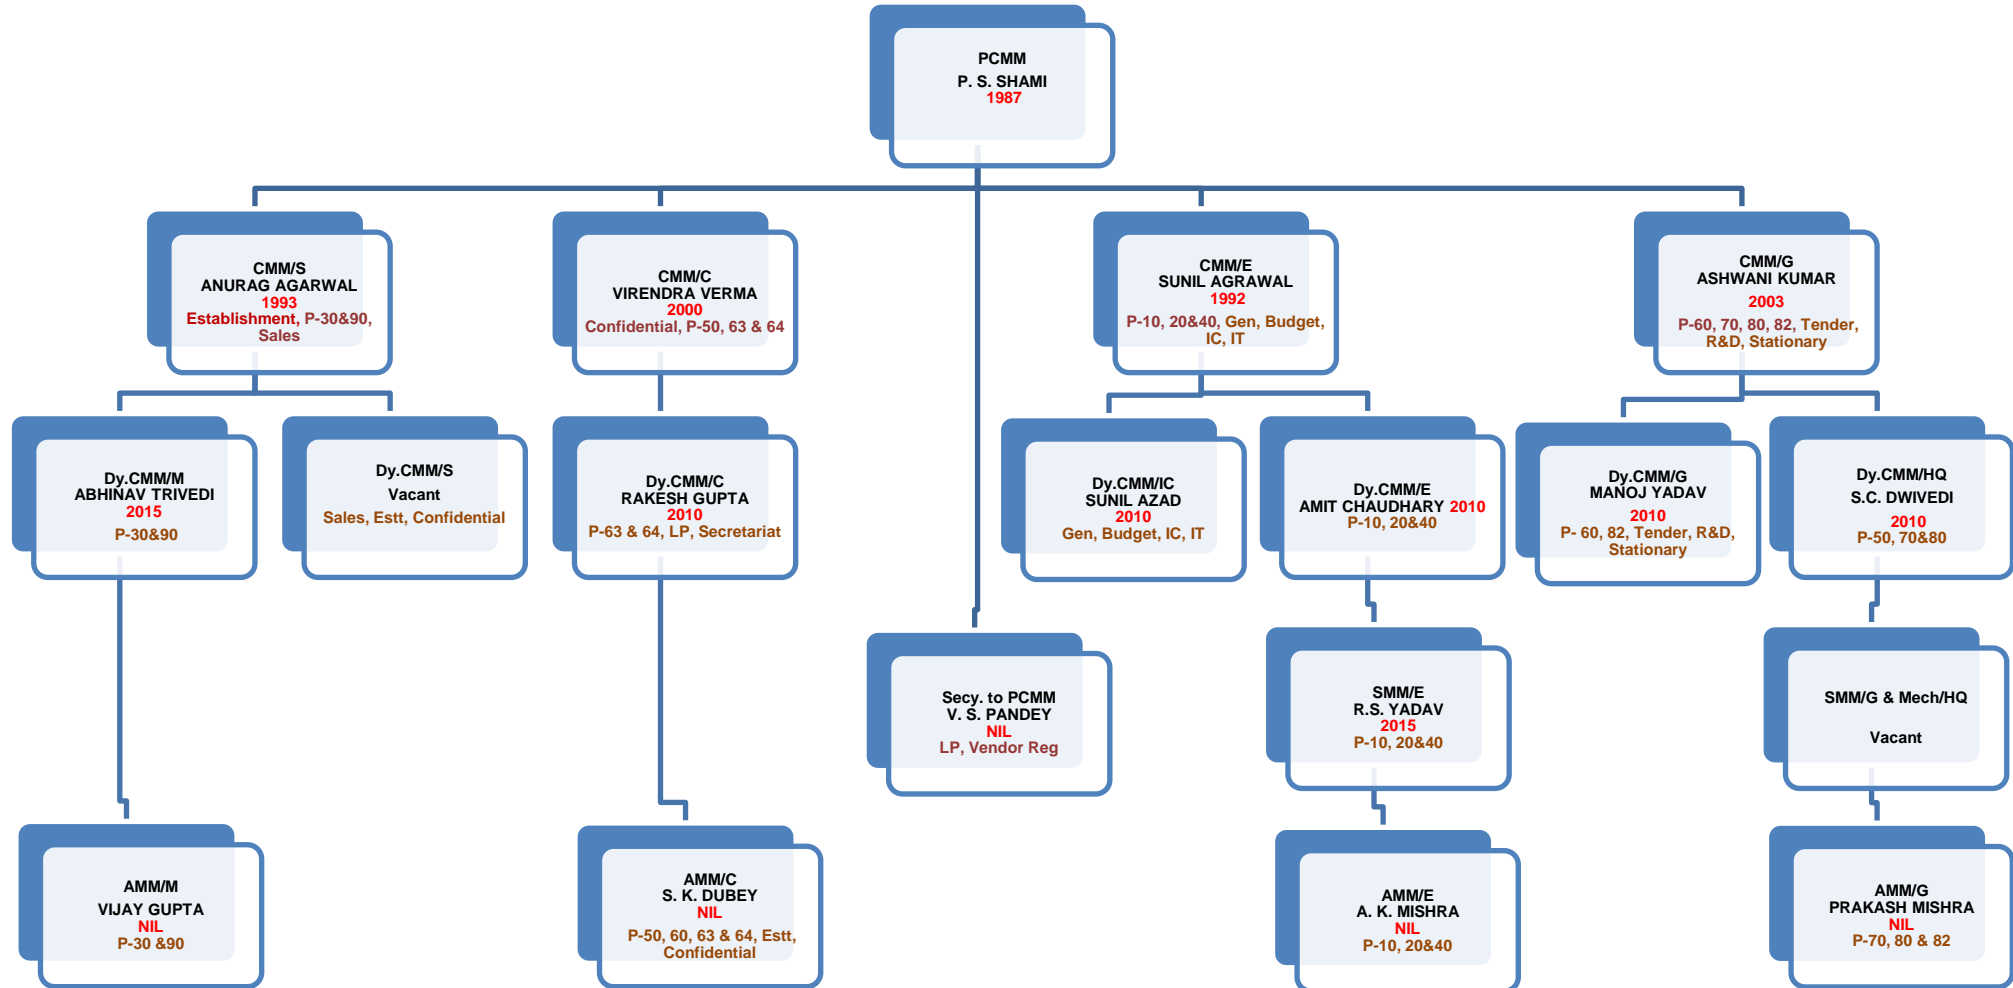

North Central Railway  
Organization Chart  
Headquarter

EXAM BATCH FOR IRSS	RED
WORK DISTRIBUTION	BROWN

# North Central Railway Organization Chart Field Unit

EXAM BATCH FOR IRSS	RED
WORKING AT SAME STATION SINCE	BROWN