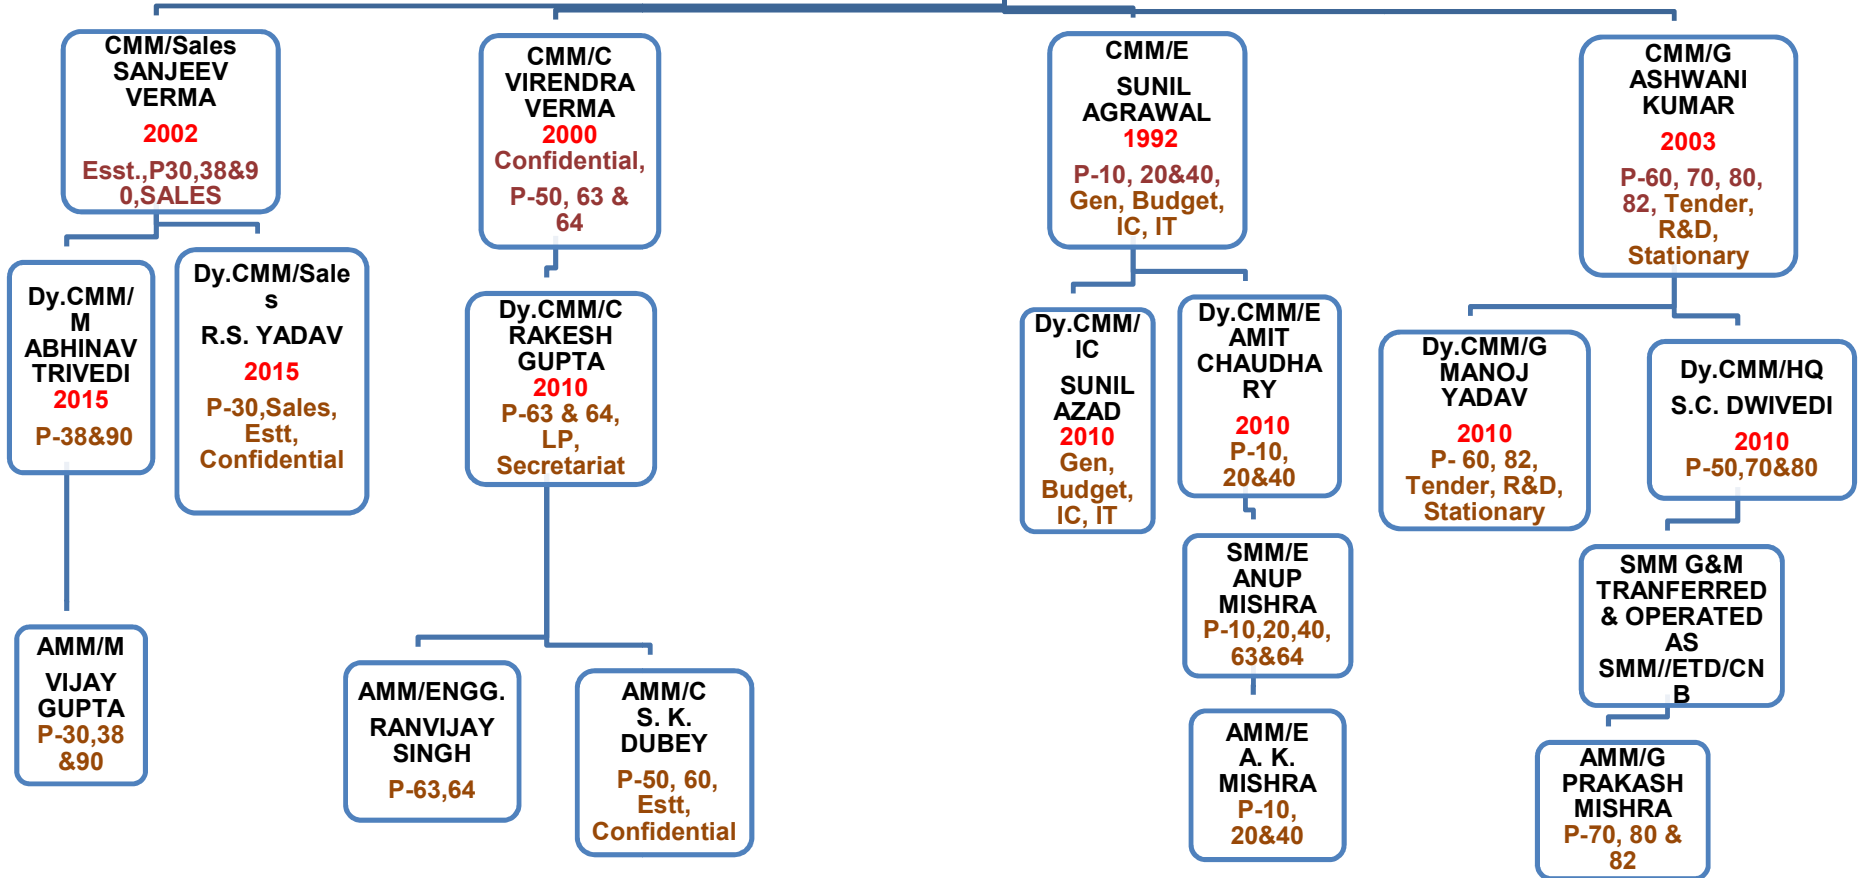

North Central Railway Organization Chart Headquarter

North Central Railway Organization Chart Field Unit